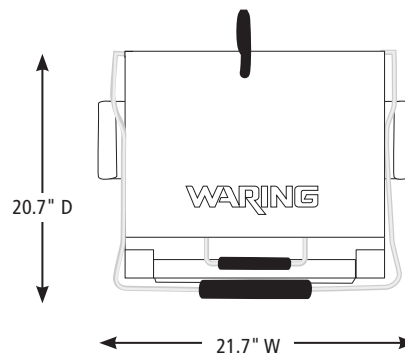

CAC178 3-pack of Custom PTFE Sheets (3 upper and 3 lower sheets)

DIMENSIONS

Out of Box Weight: 51.2 lb.

ORDERING INFORMATION	#STD. PKG.	GIFTBOX WEIGHT	CUBIC FEET	BOX DIMENSIONS D X W X H	UPC	CASE PKG.	MC WEIGHT	MC DIMENSIONS D X W X H	MBC
WPG250T – Large Italian-Style Panini Grill with Timer	1	73.1	3.61	21.625" x 20.625" x 14"	040072024627	1	75.85	22.5" x 21.5" x 14.625"	10040072024624