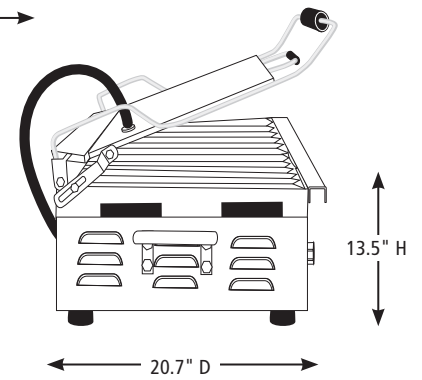

INCLUDED ACCESSORIES

CAC105 Cleaning Brush

OPTIONAL ACCESSORIES

CAC144 Silicone Spatula for use with Nonstick PTFE Sheets

029824 Allen Wrench

035551 Allen Wrench Holder

CAC171 Conversion Kit with Clips and 3-Pack PTFE Sheets (3 upper and 3 lower sheets)

CAC178 3-pack of Custom PTFE Sheets (3 upper and 3 lower sheets)

DIMENSIONS

Out of Box Weight: 51.2 lb.

ORDERING INFORMATION	#STD. PKG.	GIFTBOX WEIGHT	CUBIC FEET	BOX DIMENSIONS D X W X H	UPC	CASE PKG.	MC WEIGHT	MC DIMENSIONS D X W X H	MBC
WPG250T – Large Italian-Style Panini Grill with Timer	1	73.1	3.61	21.625" x 20.625" x 14"	040072024627	1	75.85	22.5" x 21.5" x 14.625"	10040072024624