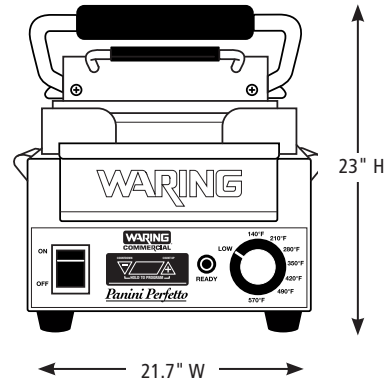

CAC178 3-pack of Custom PTFE Sheets (3 upper and 3 lower sheets)

DIMENSIONS

Out of Box Weight: 51.2 lb.

ORDERING INFORMATION	#STD. PKG.	GIFTBOX WEIGHT	CUBIC FEET	BOX DIMENSIONS D X W X H	UPC	CASE PKG.	MC WEIGHT	MC DIMENSIONS D X W X H	MBC
WPG250T – Large Italian-Style Panini Grill with Timer	1	73.1	3.61	21.625" x 20.625" x 14"	040072024627	1	75.85	22.5" x 21.5" x 14.625"	10040072024624