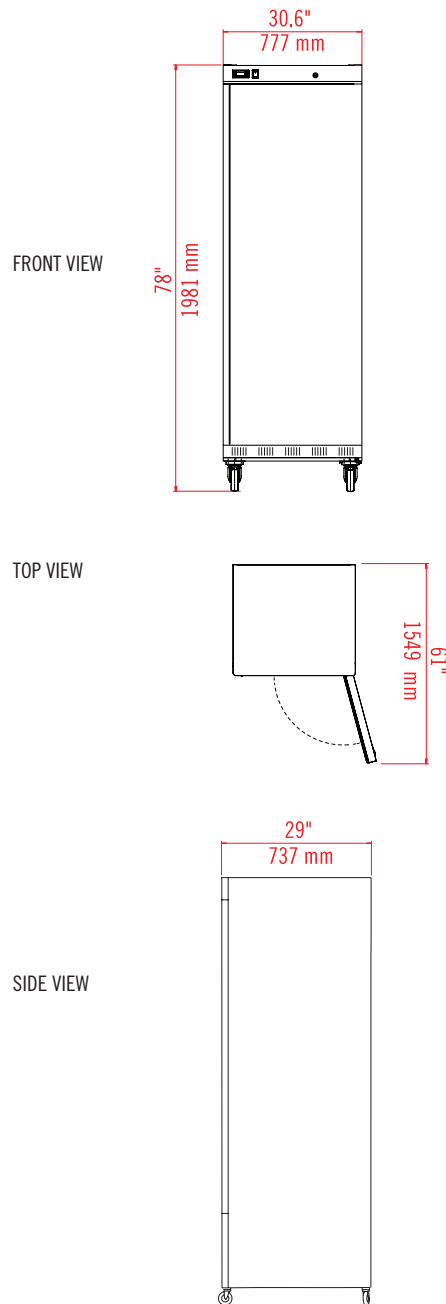

MXX-23FHC 23 Cu Ft (651 L)

TEMPERATURE

Holding temperature -10°F to 10°F (-23°C to -12°C)

- Oversized refrigeration system delivers rapid temperature recovery

MXX-23FHC

MODEL	EXTERNAL DIMENSIONS	INTERNAL DIMENSIONS	NOMINAL CAPACITY	HOLDING TEMPERATURE RANGE	AMP DRAW	SHIPPING WEIGHT	REFRIGERANT AND CHARGE SIZE	DOORS / SHELVES	ELECTRICAL
MXX-23FHC	30.6" x 29" x 78" (777 x 737 x 1981 mm)	26.3" x 21.6" x 58.9" (668 x 549 x 1496 mm)	23 Cu Ft (651 L)	-10°F to 10°F (-23°C to -12°C)	7.0A	286 lbs (130 kg)	R-290A 4.23oz (120 g)	1 / 3	115V / 60Hz / 1Ph