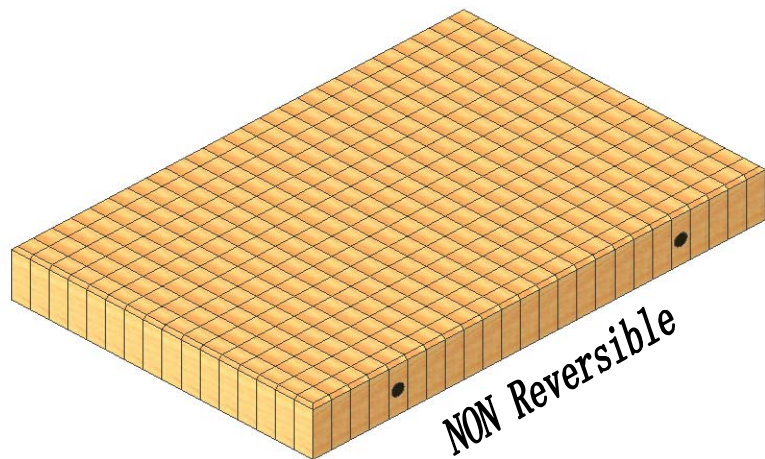

Ultra Premium Butcher Block END GRAIN ISLAND TOPS

Style "BBIT" HARD ROCK MAPLE TOPS

4" Thick End Grain with Penetrating Oil Finish

L	<u>25" WIDE</u>		<u>32" WIDE</u>		<u>38" WIDE</u>	
	MODEL	WT.	MODEL	WT.	MODEL	WT.
24"	BBIT2425	64	-	-	-	-
30"	BBIT3025	80	BBIT3032	100	-	-
36"	BBIT3625	96	BBIT3632	125	BBIT3638	144
48"	BBIT4825	128	BBIT4832	160	BBIT4838	192
60"	BBIT6025	160	BBIT6032	200	BBIT6038	240

FEATURES:

- * Solid Hard Rock Maple
- * End Grain Construction
- * 1/4" Radius Tops Edges & Corners
- * True Butcher Block Construction
- * Optional Varnique Finish

MATERIAL:

Top: Hard Rock Maple

John Boos & Co