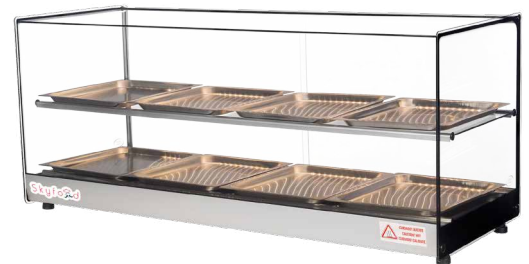

Skyfood

FWDS2-22-4P
22" FOOD WARMER DISPLAY CASE

FWDS2-33-6P
33" FOOD WARMER DISPLAY CASE

FWDS2-43-8P
43" FOOD WARMER DISPLAY CASE

FWDS2-22-4P

FWDS2-33-6P

FWDS2-43-8P

Maximum quality for the finest places. These SKYFOOD Food Warmer Display Cases are elegantly designed to optimize product visibility while keeping foods at safe temperature.

Because food appeal it is all that matters, these units include:

- Clean lines with high quality tempered glass all around with no corner posts for a 360° visibility.
- Internal LED lighting on top to enhance product appeal.
- Stainless steel pans to hold different types of hot foods.
- Tempered glass sliding back doors.
- Thermally treated silkscreened side glasses and anodized aluminum front base provide for an elegant finish.
- Thermostat control keeps foods at safe temperature all day long.
- Sturdy stainless steel base.

SKYFOOD's Food Warmer Display Cases are ideal for restaurants, convenient stores, snack shops, clubhouses, kiosks, concession stands and many other food retailers.

Skyfood

FWDS2-22-4P 22" FOOD WARMER DISPLAY CASE

FWDS2-33-6P 33" FOOD WARMER DISPLAY CASE

FWDS2-43-8P 43" FOOD WARMER DISPLAY CASE

SKYFOOD's Food Warmer Display Cases are ideal for restaurants, convenient stores, snack shops, clubhouses, kiosks, concession stands and many other food retailers.