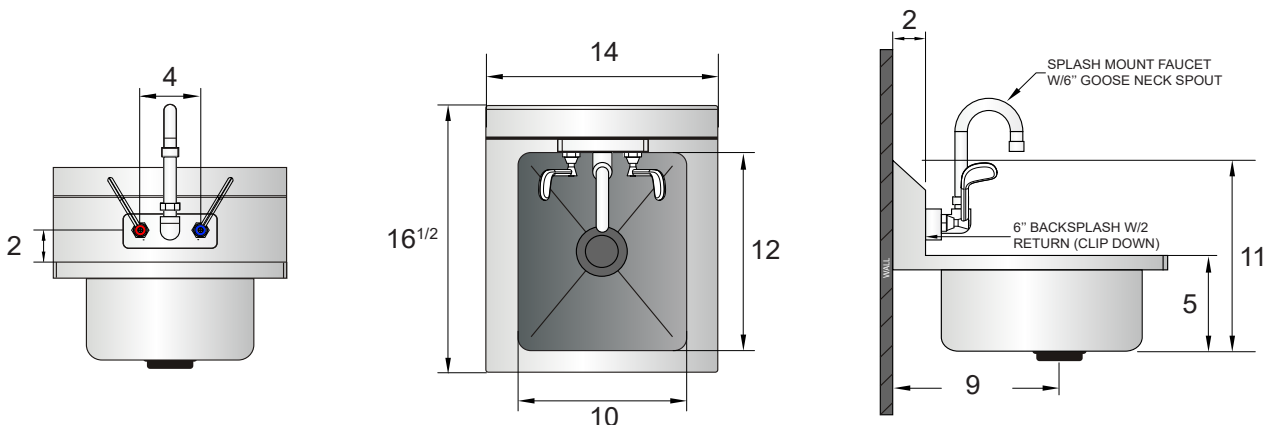

PLAN VIEW

90 DAYS WARRANTY ON WORKMANSHIP