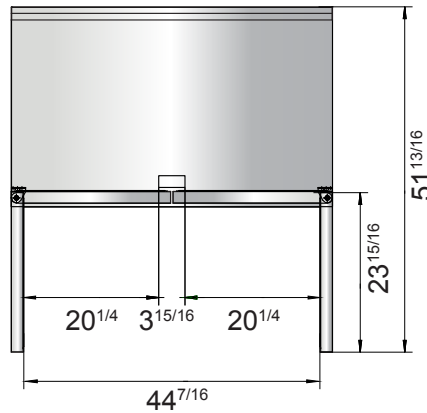

Toll Free: 855-855-0399 Email: info@atosausa.com

www.atosa.com | www.atosausa.com

California, Colorado, Florida, Georgia, Illinois,
New Jersey, Ohio, Texas, Washington

SPECIFICATIONS

Models	Door	Capacity (Cu.Ft.)	Shelves	Casters (inch)	Amps (A)	Voltage (V/Hz/Ph)	HP	Refrigerant	Exterior Dimensions (inch)	Net Weight (lbs)	Gross Weight (lbs)
MGF8412GR	1	7.2	1	2	1.8	115/60/1	1/5	R290	27 ^{1/2} ×30×39 ^{4/5}	146	179
MGF8413GR	2	13.4	2	2	2.6	115/60/1	1/4	R290	48 ^{3/10} ×30×39 ^{4/5}	203	245

PLAN VIEW

MGF8412GR

MGF8413GR

Casters

Epoxy shelves

Rear grate