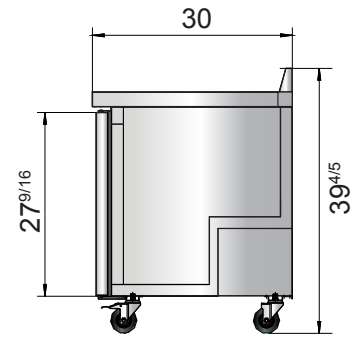

"WE MAKE THE KITCHEN BETTER!"

Toll Free: 855-855-0399 Email: info@atosausa.com

www.atosa.com | www.atosausa.com

California, Colorado, Florida, Georgia, Illinois,
New Jersey, Ohio, Texas, Washington

SPECIFICATIONS

Models	Door	Capacity (Cu.Ft.)	Shelves	Casters (inch)	Amps (A)	Voltage (V/Hz/Ph)	HP	Refrigerant	Exterior Dimensions (inch)	Net Weight (lbs)	Gross Weight (lbs)
MGF8412GR	1	7.2	1	2	1.8	115/60/1	1/5	R290	27^{1/2}×30×39^{4/5}	146	179
MGF8413GR	2	13.4	2	2	2.6	115/60/1	1/4	R290	48^{3/10}×30×39^{4/5}	203	245

PLAN VIEW

MGF8413GR