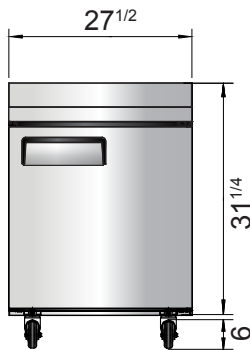

PLAN VIEW

MGF8412GR