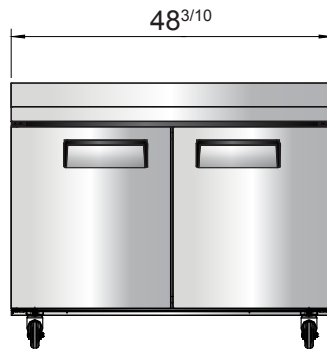

"WE MAKE THE KITCHEN BETTER!"

Toll Free: 855-855-0399 Email: info@atosausa.com

www.atosa.com | www.atosausa.com

California, Colorado, Florida, Georgia, Illinois,
New Jersey, Ohio, Texas, Washington

SPECIFICATIONS

Models	Door	Capacity (Cu.Ft.)	Shelves	Casters (inch)	Amps (A)	Voltage (V/Hz/Ph)	HP	Refrigerant	Exterior Dimensions (inch)	Net Weight (lbs)	Gross Weight (lbs)
MGF8412GR	1	7.2	1	2	1.8	115/60/1	1/5	R290	27^{1/2}×30×39^{4/5}	146	179
MGF8413GR	2	13.4	2	2	2.6	115/60/1	1/4	R290	48^{3/10}×30×39^{4/5}	203	245

PLAN VIEW

MGF8413GR