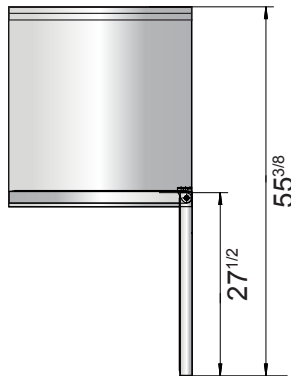

Toll Free: 855-855-0399 Email: info@atosausa.com

www.atosa.com | www.atosausa.com

California, Colorado, Florida, Georgia, Illinois,
New Jersey, Ohio, Texas, Washington

SPECIFICATIONS

Models	Door	Capacity (Cu.Ft.)	Shelves	Casters (inch)	Amps (A)	Voltage (V/Hz/Ph)	HP	Refrigerant	Exterior Dimensions (inch)	Net Weight (lbs)	Gross Weight (lbs)
MGF8412GR	1	7.2	1	2	1.8	115/60/1	1/5	R290	27 ^{1/2} ×30×39 ^{4/5}	146	179
MGF8413GR	2	13.4	2	2	2.6	115/60/1	1/4	R290	48 ^{3/10} ×30×39 ^{4/5}	203	245

PLAN VIEW

MGF8412GR

MGF8413GR

Casters

Epoxy shelves

Rear grate