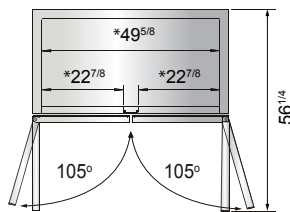

Models	Door	Capacity (Cu.Ft.)	Shelves	Casters (inch)	Amps (A)	Voltage (V/Hz/Ph)	HP	Refrigerant	Exterior Dimensions (inch)	Net Weight (lbs)	Gross Weight (lbs)
MBF8501GR	1	19.1	3	4	6.3	115/60/1	1/2	R290	27×31 ^{7/10} ×83 ^{1/10}	265	298
MBF8502GR	2	28.5	6	4	8.6	115/60/1	3/4	R290	39 ^{1/2} ×31 ^{7/10} ×83 ^{1/10}	330	379
MBF8503GR	2	44.8	6	4	8.6	115/60/1	3/4	R290	54 ^{2/5} ×31 ^{7/10} ×83 ^{1/10}	410	465
MBF8504GR	3	68	9	4	6.2	208-230/115/60/1	1	R290	81 ^{9/10} ×31 ^{7/10} ×83 ^{1/10}	551	628

PLAN VIEW

MBF8501GR

MBF8502GR

MBF8503GR

MBF8504GR

*Interior Dimensions

SELF-CLOSING AND STAY OPEN DOOR FEATURE

Casters