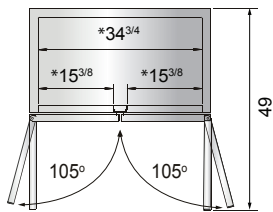

Models	Door	Capacity (Cu.Ft.)	Shelves	Casters (inch)	Amps (A)	Voltage (V/Hz/Ph)	HP	Refrigerant	Exterior Dimensions (inch)	Net Weight (lbs)	Gross Weight (lbs)
MBF8501GR	1	19.1	3	4	6.3	115/60/1	1/2	R290	27×31 ^{7/10} ×83 ^{1/10}	265	298
MBF8502GR	2	28.5	6	4	8.6	115/60/1	3/4	R290	39 ^{1/2} ×31 ^{7/10} ×83 ^{1/10}	330	379
MBF8503GR	2	44.8	6	4	8.6	115/60/1	3/4	R290	54 ^{2/5} ×31 ^{7/10} ×83 ^{1/10}	410	465
MBF8504GR	3	68	9	4	6.2	208-230/115/60/1	1	R290	81 ^{9/10} ×31 ^{7/10} ×83 ^{1/10}	551	628

PLAN VIEW

MBF8501GR

MBF8502GR

MBF8503GR

MBF8504GR

*Interior Dimensions

SELF-CLOSING AND STAY OPEN DOOR FEATURE

Casters