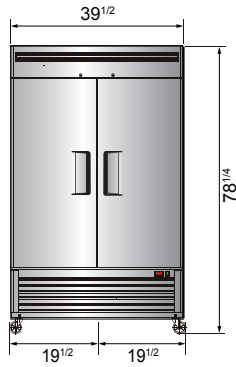

Models	Door	Capacity (Cu.Ft.)	Shelves	Casters (inch)	Amps (A)	Voltage (V/Hz/Ph)	HP	Refrigerant	Exterior Dimensions (inch)	Net Weight (lbs)	Gross Weight (lbs)
MBF8501GR	1	19.1	3	4	6.3	115/60/1	1/2	R290	27×31 ^{7/10} ×83 ^{1/10}	265	298
MBF8502GR	2	28.5	6	4	8.6	115/60/1	3/4	R290	39 ^{1/2} ×31 ^{7/10} ×83 ^{1/10}	330	379
MBF8503GR	2	44.8	6	4	8.6	115/60/1	3/4	R290	54 ^{2/5} ×31 ^{7/10} ×83 ^{1/10}	410	465
MBF8504GR	3	68	9	4	6.2	208-230/115/60/1	1	R290	81 ^{9/10} ×31 ^{7/10} ×83 ^{1/10}	551	628

PLAN VIEW

MBF8501GR

MBF8502GR

MBF8503GR

MBF8504GR

*Interior Dimensions

SELF-CLOSING AND STAY OPEN DOOR FEATURE

Casters