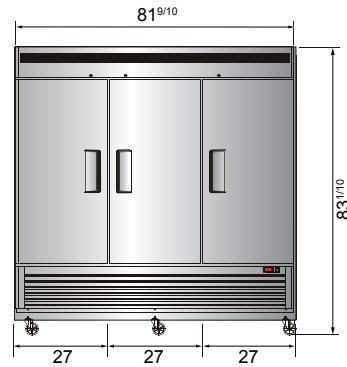

Models	Door	Capacity (Cu.Ft.)	Shelves	Casters (inch)	Amps (A)	Voltage (V/Hz/Ph)	HP	Refrigerant	Exterior Dimensions (inch)	Net Weight (lbs)	Gross Weight (lbs)
MBF8501GR	1	19.1	3	4	6.3	115/60/1	1/2	R290	27×31 ^{7/10} ×83 ^{1/10}	265	298
MBF8502GR	2	28.5	6	4	8.6	115/60/1	3/4	R290	39 ^{1/2} ×31 ^{7/10} ×83 ^{1/10}	330	379
MBF8503GR	2	44.8	6	4	8.6	115/60/1	3/4	R290	54 ^{2/5} ×31 ^{7/10} ×83 ^{1/10}	410	465
MBF8504GR	3	68	9	4	6.2	208-230/115/60/1	1	R290	81 ^{9/10} ×31 ^{7/10} ×83 ^{1/10}	551	628

PLAN VIEW

MBF8501GR

MBF8502GR

MBF8503GR

MBF8504GR

*Interior Dimensions

SELF-CLOSING AND STAY OPEN DOOR FEATURE

Casters