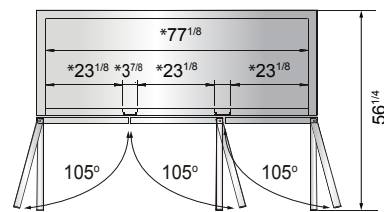

Models	Door	Capacity (Cu.Ft.)	Shelves	Casters (inch)	Amps (A)	Voltage (V/Hz/Ph)	HP	Refrigerant	Exterior Dimensions (inch)	Net Weight (lbs)	Gross Weight (lbs)
MBF8501GR	1	19.1	3	4	6.3	115/60/1	1/2	R290	27×31 ^{7/10} ×83 ^{1/10}	265	298
MBF8502GR	2	28.5	6	4	8.6	115/60/1	3/4	R290	39 ^{1/2} ×31 ^{7/10} ×83 ^{1/10}	330	379
MBF8503GR	2	44.8	6	4	8.6	115/60/1	3/4	R290	54 ^{2/5} ×31 ^{7/10} ×83 ^{1/10}	410	465
MBF8504GR	3	68	9	4	6.2	208-230/115/60/1	1	R290	81 ^{9/10} ×31 ^{7/10} ×83 ^{1/10}	551	628

PLAN VIEW

MBF8501GR

MBF8502GR

MBF8503GR

MBF8504GR

*Interior Dimensions

SELF-CLOSING AND STAY OPEN DOOR FEATURE

Casters