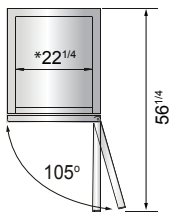

Models	Door	Capacity (Cu.Ft.)	Shelves	Casters (inch)	Amps (A)	Voltage (V/Hz/Ph)	HP	Refrigerant	Exterior Dimensions (inch)	Net Weight (lbs)	Gross Weight (lbs)
MBF8501GR	1	19.1	3	4	6.3	115/60/1	1/2	R290	27×31 ^{7/10} ×83 ^{1/10}	265	298
MBF8502GR	2	28.5	6	4	8.6	115/60/1	3/4	R290	39 ^{1/2} ×31 ^{7/10} ×83 ^{1/10}	330	379
MBF8503GR	2	44.8	6	4	8.6	115/60/1	3/4	R290	54 ^{2/5} ×31 ^{7/10} ×83 ^{1/10}	410	465
MBF8504GR	3	68	9	4	6.2	208-230/115/60/1	1	R290	81 ^{9/10} ×31 ^{7/10} ×83 ^{1/10}	551	628

PLAN VIEW

MBF8501GR

MBF8502GR

MBF8503GR

MBF8504GR

*Interior Dimensions

SELF-CLOSING AND STAY OPEN DOOR FEATURE

Casters

Epoxy shelves

Door lock

Down duct

Temperature control

MBF8504GR

MBF8501GR
MBF8503GR