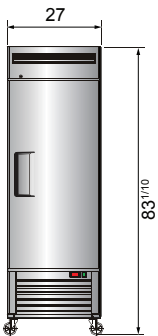

PLAN VIEW

MBF8501GR