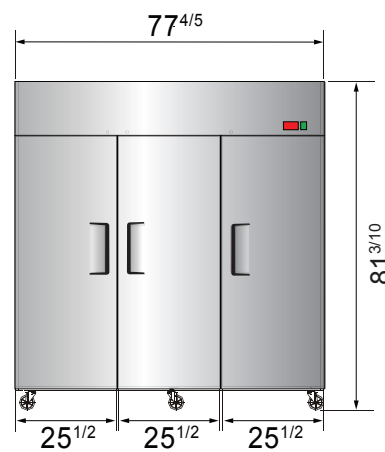

Toll Free: 855-855-0399 Email: info@atosausa.com
 www.atosa.com | www.atosausa.com
 California, Colorado, Florida, Georgia, Illinois,
 Massachusetts, New Jersey, Ohio, Texas, Washington

SPECIFICATIONS

Models	Door	Capacity (Cu.Ft.)	Shelves	Casters (inch)	Amps (A)	Voltage (V/Hz/Ph)	HP	Refrigerant	Exterior Dimensions (inch)	Net Weight (lbs)	Gross Weight (lbs)
MBF8004GR	1	21.4	3	4	2.1	115/60/1	1/7	R290	28 ^{7/10} ×31 ^{7/10} ×81 ^{3/10}	220	254
MBF8005GR	2	43.2	6	4	3.2	115/60/1	1/5	R290	51 ^{7/10} ×31 ^{7/10} ×81 ^{3/10}	340	390
MBF8006GR	3	64.9	9	4	4.2	115/60/1	1/4	R290	77 ^{4/5} ×31 ^{7/10} ×81 ^{3/10}	472	551

PLAN VIEW

MBF8004GR

MBF8005GR

MBF8006GR

*Interior Dimensions

SELF-CLOSING AND STAY OPEN DOOR FEATURE

Casters

Epoxy shelves