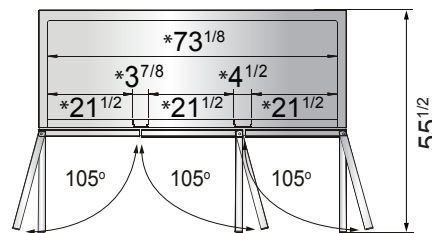

Toll Free: 855-855-0399 Email: info@atosausa.com
 www.atosa.com | www.atosausa.com
 California, Colorado, Florida, Georgia, Illinois,
 Massachusetts, New Jersey, Ohio, Texas, Washington

SPECIFICATIONS

Models	Door	Capacity (Cu.Ft.)	Shelves	Casters (inch)	Amps (A)	Voltage (V/Hz/Ph)	HP	Refrigerant	Exterior Dimensions (inch)	Net Weight (lbs)	Gross Weight (lbs)
MBF8004GR	1	21.4	3	4	2.1	115/60/1	1/7	R290	28 ^{7/10} ×31 ^{7/10} ×81 ^{3/10}	220	254
MBF8005GR	2	43.2	6	4	3.2	115/60/1	1/5	R290	51 ^{7/10} ×31 ^{7/10} ×81 ^{3/10}	340	390
MBF8006GR	3	64.9	9	4	4.2	115/60/1	1/4	R290	77 ^{4/5} ×31 ^{7/10} ×81 ^{3/10}	472	551

PLAN VIEW

MBF8004GR

MBF8005GR

MBF8006GR

*Interior Dimensions

SELF-CLOSING AND STAY OPEN DOOR FEATURE

Casters

Epoxy shelves