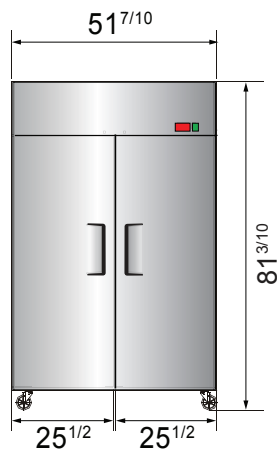

Toll Free: 855-855-0399 Email: info@atosausa.com
 www.atosa.com | www.atosausa.com
 California, Colorado, Florida, Georgia, Illinois,
 Massachusetts, New Jersey, Ohio, Texas, Washington

SPECIFICATIONS

Models	Door	Capacity (Cu.Ft.)	Shelves	Casters (inch)	Amps (A)	Voltage (V/Hz/Ph)	HP	Refrigerant	Exterior Dimensions (inch)	Net Weight (lbs)	Gross Weight (lbs)
MBF8004GR	1	21.4	3	4	2.1	115/60/1	1/7	R290	28 ^{7/10} ×31 ^{7/10} ×81 ^{3/10}	220	254
MBF8005GR	2	43.2	6	4	3.2	115/60/1	1/5	R290	51 ^{7/10} ×31 ^{7/10} ×81 ^{3/10}	340	390
MBF8006GR	3	64.9	9	4	4.2	115/60/1	1/4	R290	77 ^{4/5} ×31 ^{7/10} ×81 ^{3/10}	472	551

PLAN VIEW

MBF8004GR

MBF8005GR

MBF8006GR

*Interior Dimensions

SELF-CLOSING AND STAY OPEN DOOR FEATURE

Casters

Epoxy shelves