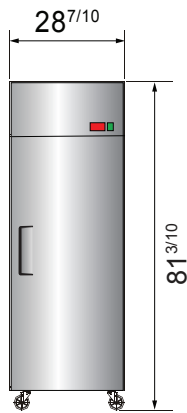

Toll Free: 855-855-0399 Email: info@atosausa.com
 www.atosa.com | www.atosausa.com
 California, Colorado, Florida, Georgia, Illinois,
 Massachusetts, New Jersey, Ohio, Texas, Washington

SPECIFICATIONS

Models	Door	Capacity (Cu.Ft.)	Shelves	Casters (inch)	Amps (A)	Voltage (V/Hz/Ph)	HP	Refrigerant	Exterior Dimensions (inch)	Net Weight (lbs)	Gross Weight (lbs)
MBF8004GR	1	21.4	3	4	2.1	115/60/1	1/7	R290	28 ^{7/10} ×31 ^{7/10} ×81 ^{3/10}	220	254
MBF8005GR	2	43.2	6	4	3.2	115/60/1	1/5	R290	51 ^{7/10} ×31 ^{7/10} ×81 ^{3/10}	340	390
MBF8006GR	3	64.9	9	4	4.2	115/60/1	1/4	R290	77 ^{4/5} ×31 ^{7/10} ×81 ^{3/10}	472	551

PLAN VIEW

MBF8004GR

MBF8005GR

MBF8006GR

*Interior Dimensions

SELF-CLOSING AND STAY OPEN DOOR FEATURE

Casters

Epoxy shelves