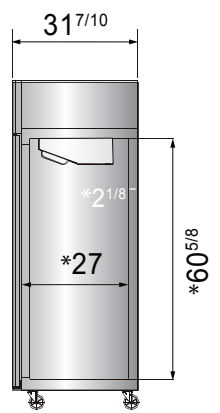

Toll Free: 855-855-0399 Email: info@atosausa.com
 www.atosa.com | www.atosausa.com
 California, Colorado, Florida, Georgia, Illinois,
 Massachusetts, New Jersey, Ohio, Texas, Washington

SPECIFICATIONS

Models	Door	Capacity (Cu.Ft.)	Shelves	Casters (inch)	Amps (A)	Voltage (V/Hz/Ph)	HP	Refrigerant	Exterior Dimensions (inch)	Net Weight (lbs)	Gross Weight (lbs)
MBF8004GR	1	21.4	3	4	2.1	115/60/1	1/7	R290	28 ^{7/10} ×31 ^{7/10} ×81 ^{3/10}	220	254
MBF8005GR	2	43.2	6	4	3.2	115/60/1	1/5	R290	51 ^{7/10} ×31 ^{7/10} ×81 ^{3/10}	340	390
MBF8006GR	3	64.9	9	4	4.2	115/60/1	1/4	R290	77 ^{4/5} ×31 ^{7/10} ×81 ^{3/10}	472	551

PLAN VIEW

MBF8004GR

MBF8005GR

MBF8006GR

*Interior Dimensions

SELF-CLOSING AND STAY OPEN DOOR FEATURE

Casters

Epoxy shelves