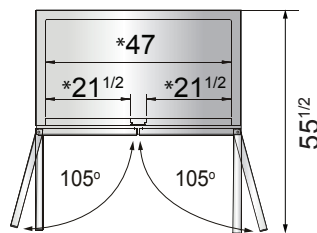

Toll Free: 855-855-0399 Email: info@atosausa.com
 www.atosa.com | www.atosausa.com
 California, Colorado, Florida, Georgia, Illinois,
 Massachusetts, New Jersey, Ohio, Texas, Washington

SPECIFICATIONS

Models	Door	Capacity (Cu.Ft.)	Shelves	Casters (inch)	Amps (A)	Voltage (V/Hz/Ph)	HP	Refrigerant	Exterior Dimensions (inch)	Net Weight (lbs)	Gross Weight (lbs)
MBF8004GR	1	21.4	3	4	2.1	115/60/1	1/7	R290	28 ^{7/10} ×31 ^{7/10} ×81 ^{3/10}	220	254
MBF8005GR	2	43.2	6	4	3.2	115/60/1	1/5	R290	51 ^{7/10} ×31 ^{7/10} ×81 ^{3/10}	340	390
MBF8006GR	3	64.9	9	4	4.2	115/60/1	1/4	R290	77 ^{4/5} ×31 ^{7/10} ×81 ^{3/10}	472	551

PLAN VIEW

MBF8004GR

MBF8005GR

MBF8006GR

*Interior Dimensions

SELF-CLOSING AND STAY OPEN DOOR FEATURE

Casters

Epoxy shelves