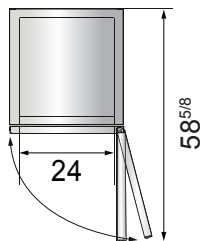

Toll Free: 855-855-0399 Email: info@atosausa.com
 www.atosa.com | www.atosausa.com
 California, Colorado, Florida, Georgia, Illinois,
 Massachusetts, New Jersey, Ohio, Texas, Washington

SPECIFICATIONS

Models	Door	Capacity (Cu.Ft.)	Shelves	Casters (inch)	Amps (A)	Voltage (V/Hz/Ph)	HP	Refrigerant	Exterior Dimensions (inch)	Net Weight (lbs)	Gross Weight (lbs)
MBF8004GR	1	21.4	3	4	2.1	115/60/1	1/7	R290	28 ^{7/10} ×31 ^{7/10} ×81 ^{3/10}	220	254
MBF8005GR	2	43.2	6	4	3.2	115/60/1	1/5	R290	51 ^{7/10} ×31 ^{7/10} ×81 ^{3/10}	340	390
MBF8006GR	3	64.9	9	4	4.2	115/60/1	1/4	R290	77 ^{4/5} ×31 ^{7/10} ×81 ^{3/10}	472	551

PLAN VIEW

MBF8004GR

MBF8005GR

MBF8006GR

*Interior Dimensions

SELF-CLOSING AND STAY OPEN DOOR FEATURE

Casters

Epoxy shelves