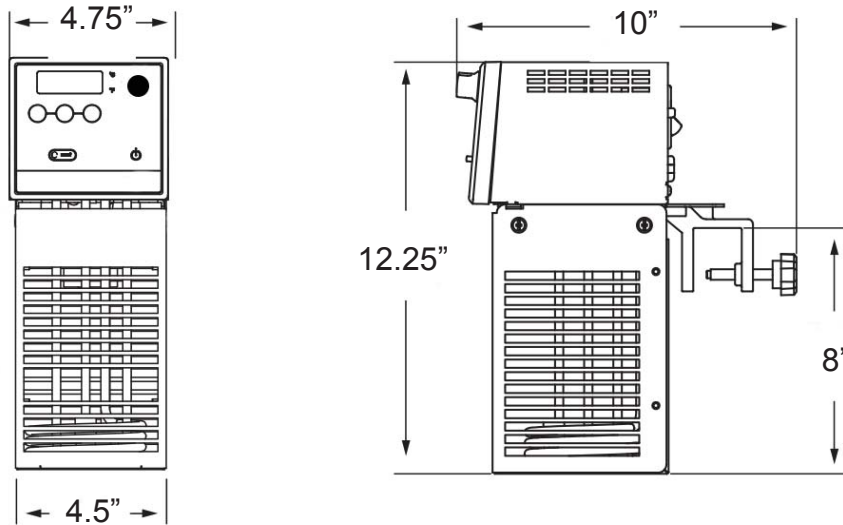

Date: _____
Item No.: _____
Project No.: _____

Sous Vide Immersion Circulator - SV-1200W

Plan View

Specifications

Item Number	Description	Volts	Wattage	Amps	NEMA Plug
SV-1200W	Sous Vide Immersion Circulator	120V	1200W	10	5-15P

Shipping Info

Item Number	Item Dimensions	Shipping Dimensions	Gross Weight	Net Weight
SV-1200W	4.75"W x 10"D x 12.25"H	12"W x 8"D x 15.5"H	10 lbs	8 lbs

For more information about this or any of our other products go to www.admiralcraft.com. This item is listed on AutoQuotes. For full explanation of warranty coverage on this product please refer to warranty page located in the owner's manual and warranty section at www.admiralcraft.com. Specifications subject to change without notice. Please confirm at time of order.

©2017 Admiral Craft Equipment Corp.

Admiral Craft Equipment Corp.

800 Shames Drive • Westbury, NY 11590 • P: 800-223-7750 • F: 800-447-7751 • www.admiralcraft.com