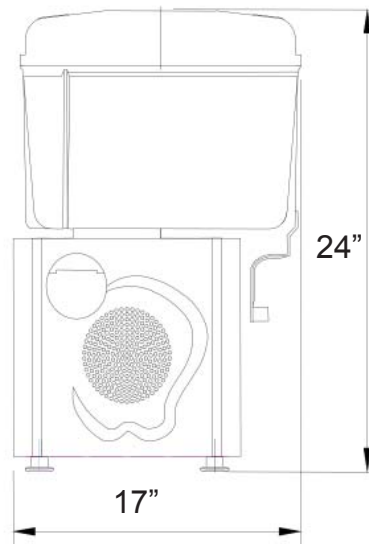

Cold Beverage Dispensers - JD-1 and JD-2

Plan View

Specifications

Item Number	Description	Per Bowl Capacity	Volts	Wattage	Amps	NEMA Plug
JD-1	Cold Beverage Dispenser -1 Bowl	3 Gallons	110V	278W	2.5	5-15P
JD-2	Cold Beverage Dispenser -2 Bowl	3 Gallons	110V	300W	2.7	5-15P

Item Number	Item Dimensions	Temperature Range	Refrigerant
JD-1	9"W x 17"D x 24"H	35°F - 46°F	R-134A
JD-2	17"W x 17"D x 24"H	35°F - 46°F	R-134A

Shipping Info

Item Number	Box Dimensions	Gross Weight	Net Weight
JD-1	14"W x 21.5"D x 28.75"H	48.5 lbs	44 lbs
JD-2	21.5"W x 21.5"D x 28.75"H	69.5 lbs	64 lbs

For more information about this or any of our other products go to www.admiralcraft.com. This item is listed on AutoQuotes. For full explanation of warranty coverage on this product please refer to warranty page located in the owner's manual and warranty section at www.admiralcraft.com. Specifications subject to change without notice. Please confirm at time of order.