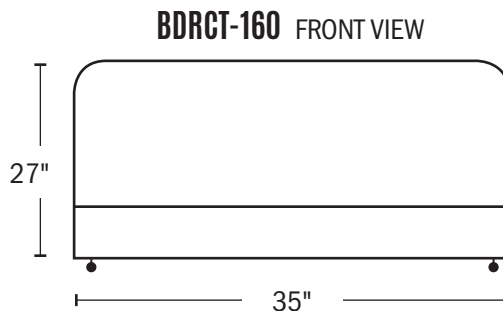

BLACK◆DIAMOND

Refrigerated Countertop Display Cases

by Admiral Craft

REFRIGERATION SYSTEM

- Environmentally R290 refrigerant
- Ventilated cooling system
- Automatic defrost
- Temperature range of 32 °F – 53.6 °F
- Maintenance free condenser

ELECTRICAL CONTROL

- Digital temperature controller and displays make it easy to adjust and view the internal temperature

CABINET CONSTRUCTION

- Stainless steel with coated black sides
- Front curved glass and double glass on all sides

DOORS

- Sliding glass doors for easy access

SHELVING

- Adjustable shelves that allow you to organize the interior to meet your needs

MODEL FEATURES

- Brilliant LED illumination on top
- Provides maximum product visibility

Warranty

All Black Diamond Refrigerators and Freezers are backed by a one-year parts and labor warranty, and a five-year warranty on the compressor.