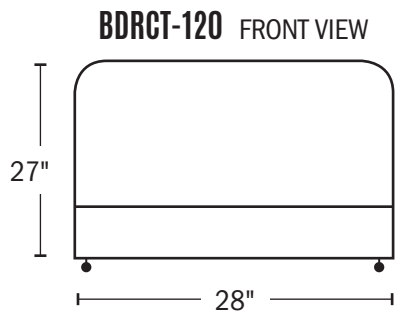

BLACK◆DIAMOND

Refrigerated Countertop Display Cases

by Admiral Craft

REFRIGERATION SYSTEM

- Environmentally R290 refrigerant
- Ventilated cooling system
- Automatic defrost
- Temperature range of 32 °F – 53.6 °F
- Maintenance free condenser

ELECTRICAL CONTROL

- Digital temperature controller and displays make it easy to adjust and view the internal temperature

CABINET CONSTRUCTION

- Stainless steel with coated black sides
- Front curved glass and double glass on all sides

DOORS

- Sliding glass doors for easy access

SHELVING

- Adjustable shelves that allow you to organize the interior to meet your needs

MODEL FEATURES

- Brilliant LED illumination on top
- Provides maximum product visibility

Warranty

All Black Diamond Refrigerators and Freezers are backed by a one-year parts and labor warranty, and a five-year warranty on the compressor.