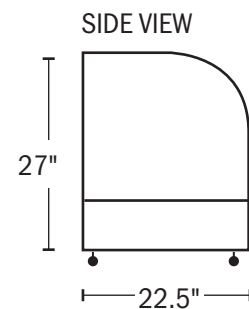

BLACK◆DIAMOND

Refrigerated Countertop Display Cases

by Admiral Craft

REFRIGERATION SYSTEM

- Environmentally R290 refrigerant
- Ventilated cooling system
- Automatic defrost
- Temperature range of 32 °F – 53.6 °F
- Maintenance free condenser

ELECTRICAL CONTROL

- Digital temperature controller and displays make it easy to adjust and view the internal temperature

CABINET CONSTRUCTION

- Stainless steel with coated black sides
- Front curved glass and double glass on all sides

DOORS

- Sliding glass doors for easy access

SHELVING

- Adjustable shelves that allow you to organize the interior to meet your needs

MODEL FEATURES

- Brilliant LED illumination on top
- Provides maximum product visibility

Warranty

All Black Diamond Refrigerators and Freezers are backed by a one-year parts and labor warranty, and a five-year warranty on the compressor.