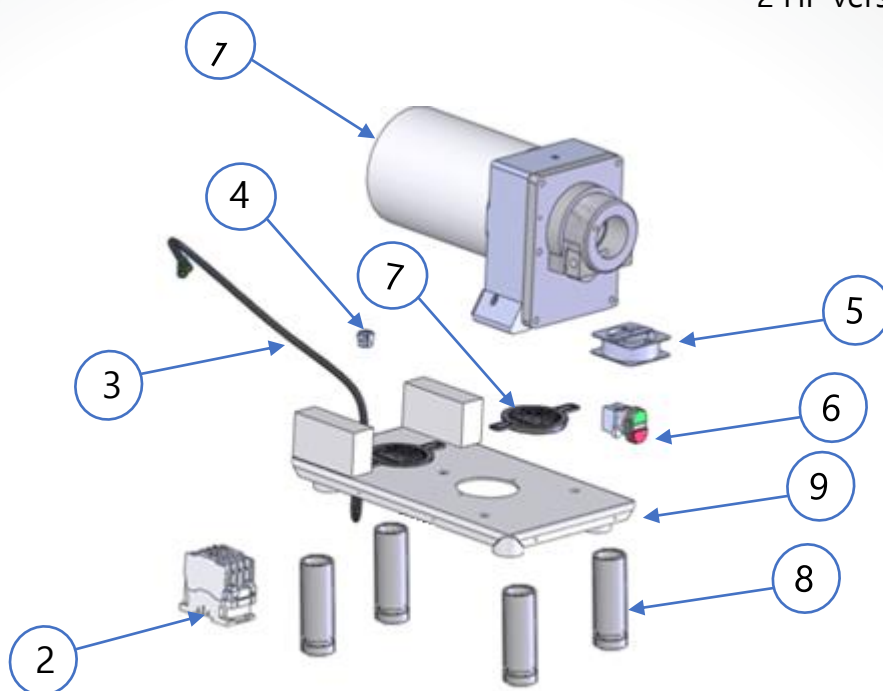

SPARE PARTS MANUAL

Page 01
KG-22-W
 Section: Transmission System

| ITEM | CODE | DESCRIPTION |
|------|---------|--------------------------------------|
| 1 | M571894 | GEAR BOX KIT |
| 2 | M570193 | GEAR (PINION) |
| 3 | M570567 | GEAR (FLAT) |
| 4 | M575643 | GEAR FOR SQUARED INNER COUPLIN 60 HZ |
| 5 | M572180 | DOUBLE SHAFT GEAR 60 HZ |
| 6 | M500146 | GASKET |
| 7 | M572408 | GEAR COVER KIT |
| 8 | M506571 | AXIAL BALL BEARING |
| 9 | M575642 | SQUARED INNER COUPLING FOR GEAR |
| 10 | M506572 | SEAL # 12545 |
| 11 | M572409 | GEAR UNIT |

SPARE PARTS MANUAL

Page 03
KG-22-W
 Section: Electric System
 1 HP version

| ITEM | CODE | DESCRIPTION |
|------|---------|------------------------------|
| 1 | M571407 | 3/4" ALUMINIUM LEG |
| 2 | M501802 | BUTTON SWITCH |
| 3 | M500850 | SJT UL APP CABLE W/ARNES |
| 4 | M500154 | UL CORD KIT |
| 6 | M503117 | BASE LID |
| 7 | M572705 | BASE AND BASE LID ASSY. |
| 8 | M500799 | GROMMET MP7P-2 |
| 9 | M501291 | 115 VCA AXIAL FAN |
| 10 | M503927 | MOTOR 1 HP,M,115/220,4P,60,C |

SPARE PARTS MANUAL

Page 04
KG-22-W
 Section: Electric System
 2 HP version

| ITEM | CODE | DESCRIPTION |
|------|---------|-------------------------------------|
| 1 | M507398 | MOTOR 2HP,M,220,4P,60,C |
| 2 | M504848 | CONTACTOR 220 |
| 3 | M500154 | 3X14AWG,300V, 75°C UL CABLE W/ARNES |
| 4 | M500799 | GROMMET |
| 5 | M501534 | 230 VCA AXIAL FAN |
| 6 | M502260 | DOUBLE BUTTON |
| 7 | M503117 | BASE LID ASSY. |
| 8 | M571407 | 3/4" ALUMINIUM LEG |
| 9 | M531748 | BASE AND BASE LID ASSY |