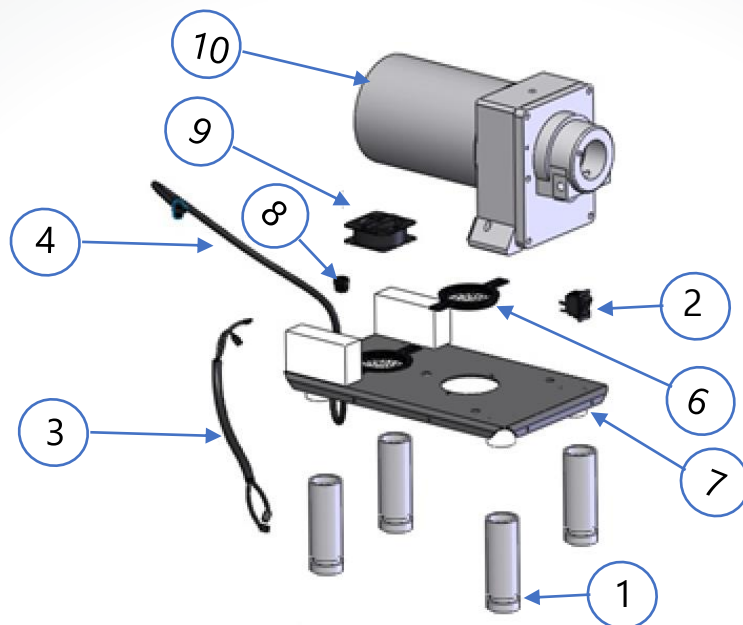

SPARE PARTS MANUAL

Page 01
KG-22-W
 Section: Transmission System

| ITEM | CODE | DESCRIPTION |
|------|---------|--------------------------------------|
| 1 | M571894 | GEAR BOX KIT |
| 2 | M570193 | GEAR (PINION) |
| 3 | M570567 | GEAR (FLAT) |
| 4 | M575643 | GEAR FOR SQUARED INNER COUPLIN 60 HZ |
| 5 | M572180 | DOUBLE SHAFT GEAR 60 HZ |
| 6 | M500146 | GASKET |
| 7 | M572408 | GEAR COVER KIT |
| 8 | M506571 | AXIAL BALL BEARING |
| 9 | M575642 | SQUARED INNER COUPLING FOR GEAR |
| 10 | M506572 | SEAL # 12545 |
| 11 | M572409 | GEAR UNIT |

| ITEM | CODE | DESCRIPTION |
|------|---------|---|
| 1 | M501794 | STOMPER |
| 2 | M570422 | TRAY KNOB |
| 3 | M571576 | STAINLESS STEEL PRODUCT TRAY. |
| 4 | M572411 | HANDLE AND ACORN NUT |
| 5 | M575636 | HEADSTOCK |
| 6 | M573789 | REARROD |
| 7 | M575280 | FEED SCREW (WORM) |
| 8 | M570201 | FRONT ROD |
| 9 | M570383 | HEADSTOCK RING |
| 10 | M572690 | CASE AND THERMIC-ISOLATING ASSY. (1 HP VERSION) |
| | M575299 | CASE AND THERMIC-ISOLATING ASSY. (2 HP VERSION) |
| 11 | M500335 | BUMPER (RUBBER) |
| 12 | M501572 | GREASE ALIPLIX C2 FOOD GRADE |
| 13 | M576932 | GRINDING UNIT |

SPARE PARTS MANUAL

Page 03
KG-22-W
 Section: Electric System
 1 HP version

| ITEM | CODE | DESCRIPTION |
|------|---------|------------------------------|
| 1 | M571407 | 3/4" ALUMINIUM LEG |
| 2 | M501802 | BUTTON SWITCH |
| 3 | M500850 | SJT UL APP CABLE W/ARNES |
| 4 | M500154 | UL CORD KIT |
| 6 | M503117 | BASE LID |
| 7 | M572705 | BASE AND BASE LID ASSY. |
| 8 | M500799 | GROMMET MP7P-2 |
| 9 | M501291 | 115 VCA AXIAL FAN |
| 10 | M503927 | MOTOR 1 HP,M,115/220,4P,60,C |