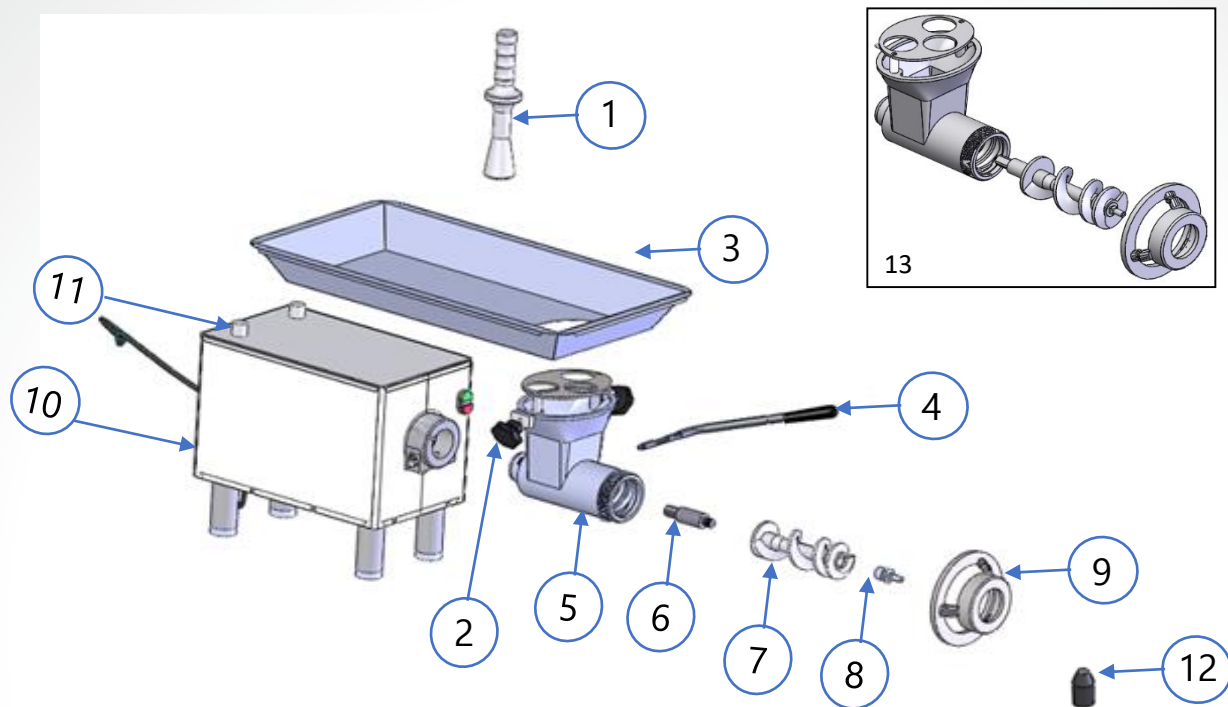

SPARE PARTS MANUAL

Page 01
KG-22-W
 Section: Transmission System

| ITEM | CODE | DESCRIPTION |
|------|---------|--------------------------------------|
| 1 | M571894 | GEAR BOX KIT |
| 2 | M570193 | GEAR (PINION) |
| 3 | M570567 | GEAR (FLAT) |
| 4 | M575643 | GEAR FOR SQUARED INNER COUPLIN 60 HZ |
| 5 | M572180 | DOUBLE SHAFT GEAR 60 HZ |
| 6 | M500146 | GASKET |
| 7 | M572408 | GEAR COVER KIT |
| 8 | M506571 | AXIAL BALL BEARING |
| 9 | M575642 | SQUARED INNER COUPLING FOR GEAR |
| 10 | M506572 | SEAL # 12545 |
| 11 | M572409 | GEAR UNIT |

| ITEM | CODE | DESCRIPTION |
|------|---------|---|
| 1 | M501794 | STOMPER |
| 2 | M570422 | TRAY KNOB |
| 3 | M571576 | STAINLESS STEEL PRODUCT TRAY. |
| 4 | M572411 | HANDLE AND ACORN NUT |
| 5 | M575636 | HEADSTOCK |
| 6 | M573789 | REARROD |
| 7 | M575280 | FEED SCREW (WORM) |
| 8 | M570201 | FRONT ROD |
| 9 | M570383 | HEADSTOCK RING |
| 10 | M572690 | CASE AND THERMIC-ISOLATING ASSY. (1 HP VERSION) |
| | M575299 | CASE AND THERMIC-ISOLATING ASSY. (2 HP VERSION) |
| 11 | M500335 | BUMPER (RUBBER) |
| 12 | M501572 | GREASE ALIPLIX C2 FOOD GRADE |
| 13 | M576932 | GRINDING UNIT |

SPARE PARTS MANUAL

Page 03
KG-22-W
 Section: Electric System
 1 HP version

| ITEM | CODE | DESCRIPTION |
|------|---------|------------------------------|
| 1 | M571407 | 3/4" ALUMINIUM LEG |
| 2 | M501802 | BUTTON SWITCH |
| 3 | M500850 | SJT UL APP CABLE W/ARNES |
| 4 | M500154 | UL CORD KIT |
| 6 | M503117 | BASE LID |
| 7 | M572705 | BASE AND BASE LID ASSY. |
| 8 | M500799 | GROMMET MP7P-2 |
| 9 | M501291 | 115 VCA AXIAL FAN |
| 10 | M503927 | MOTOR 1 HP,M,115/220,4P,60,C |