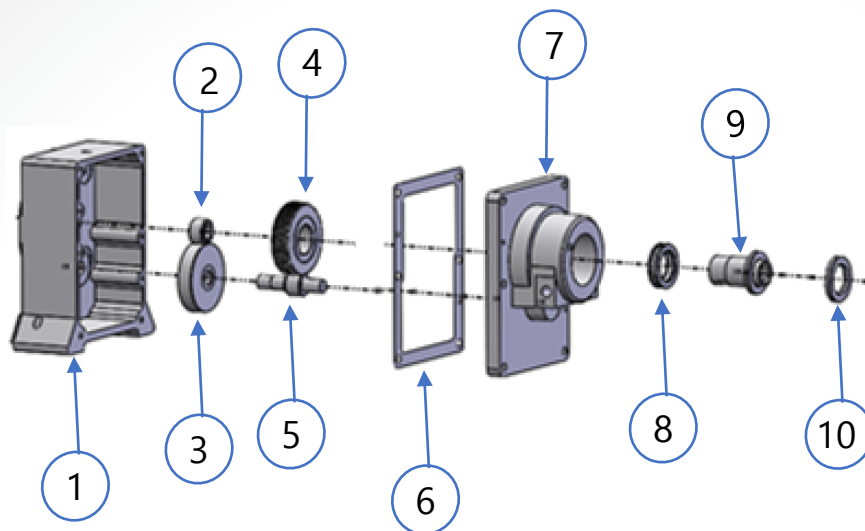

SPARE PARTS MANUAL

Page 01
KG-22-W
 Section: Transmission System

| ITEM | CODE | DESCRIPTION |
|------|---------|--------------------------------------|
| 1 | M571894 | GEAR BOX KIT |
| 2 | M570193 | GEAR (PINION) |
| 3 | M570567 | GEAR (FLAT) |
| 4 | M575643 | GEAR FOR SQUARED INNER COUPLIN 60 HZ |
| 5 | M572180 | DOUBLE SHAFT GEAR 60 HZ |
| 6 | M500146 | GASKET |
| 7 | M572408 | GEAR COVER KIT |
| 8 | M506571 | AXIAL BALL BEARING |
| 9 | M575642 | SQUARED INNER COUPLING FOR GEAR |
| 10 | M506572 | SEAL # 12545 |
| 11 | M572409 | GEAR UNIT |

| ITEM | CODE | DESCRIPTION |
|------|---------|---|
| 1 | M501794 | STOMPER |
| 2 | M570422 | TRAY KNOB |
| 3 | M571576 | STAINLESS STEEL PRODUCT TRAY. |
| 4 | M572411 | HANDLE AND ACORN NUT |
| 5 | M575636 | HEADSTOCK |
| 6 | M573789 | REARROD |
| 7 | M575280 | FEED SCREW (WORM) |
| 8 | M570201 | FRONT ROD |
| 9 | M570383 | HEADSTOCK RING |
| 10 | M572690 | CASE AND THERMIC-ISOLATING ASSY. (1 HP VERSION) |
| | M575299 | CASE AND THERMIC-ISOLATING ASSY. (2 HP VERSION) |
| 11 | M500335 | BUMPER (RUBBER) |
| 12 | M501572 | GREASE ALIPLIX C2 FOOD GRADE |
| 13 | M576932 | GRINDING UNIT |

SPARE PARTS MANUAL

Page 03
KG-22-W
 Section: Electric System
 1 HP version

| ITEM | CODE | DESCRIPTION |
|------|---------|------------------------------|
| 1 | M571407 | 3/4" ALUMINIUM LEG |
| 2 | M501802 | BUTTON SWITCH |
| 3 | M500850 | SJT UL APP CABLE W/ARNES |
| 4 | M500154 | UL CORD KIT |
| 6 | M503117 | BASE LID |
| 7 | M572705 | BASE AND BASE LID ASSY. |
| 8 | M500799 | GROMMET MP7P-2 |
| 9 | M501291 | 115 VCA AXIAL FAN |
| 10 | M503927 | MOTOR 1 HP,M,115/220,4P,60,C |